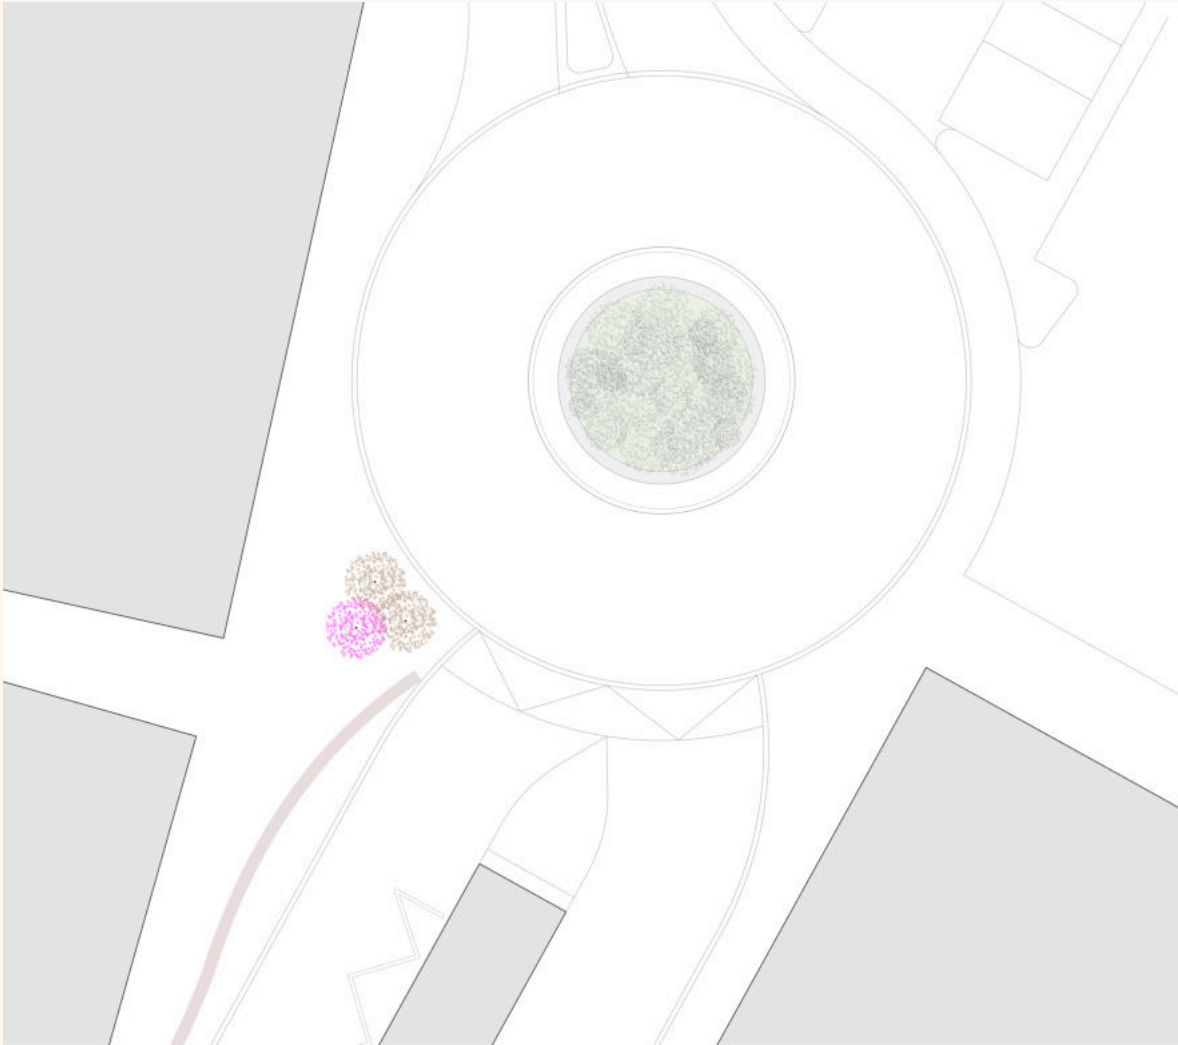

Flowering Cherry
Prunus Kanzani

Holly
Ilex aequifolium
Nalle Stevens

3 train station